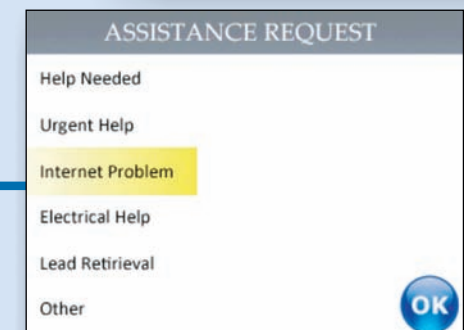

Connect, Capture, Communicate, with the world's most sophisticated Lead Retrieval System.

Introducing ExpoTools'

AT700

Hand-Held Lead Retrieval Scanner

Connect

with up-to-the-minute leads
posted directly to the internet.

Capture

notes and important signatures
instantly on screen.

Communicate

with live assistance requests from
anywhere on the show floor.

The New Standard in Innovation, Simplicity, and Reliability.