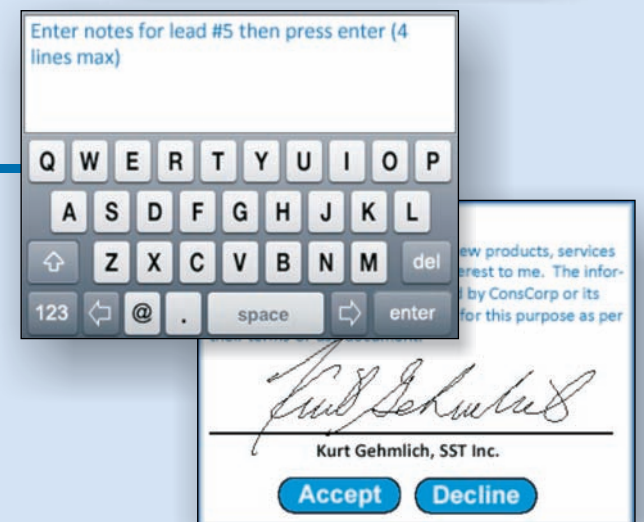

Connect, Capture, Communicate, with the world's most sophisticated Lead Retrieval System.

Introducing ExpoTools'

AT700

Hand-Held Lead Retrieval Scanner

Connect

with up-to-the-minute leads
posted directly to the internet.

Capture

notes and important signatures
instantly on screen.

Communicate

with live assistance requests from
anywhere on the show floor.

The New Standard in Innovation, Simplicity, and Reliability.